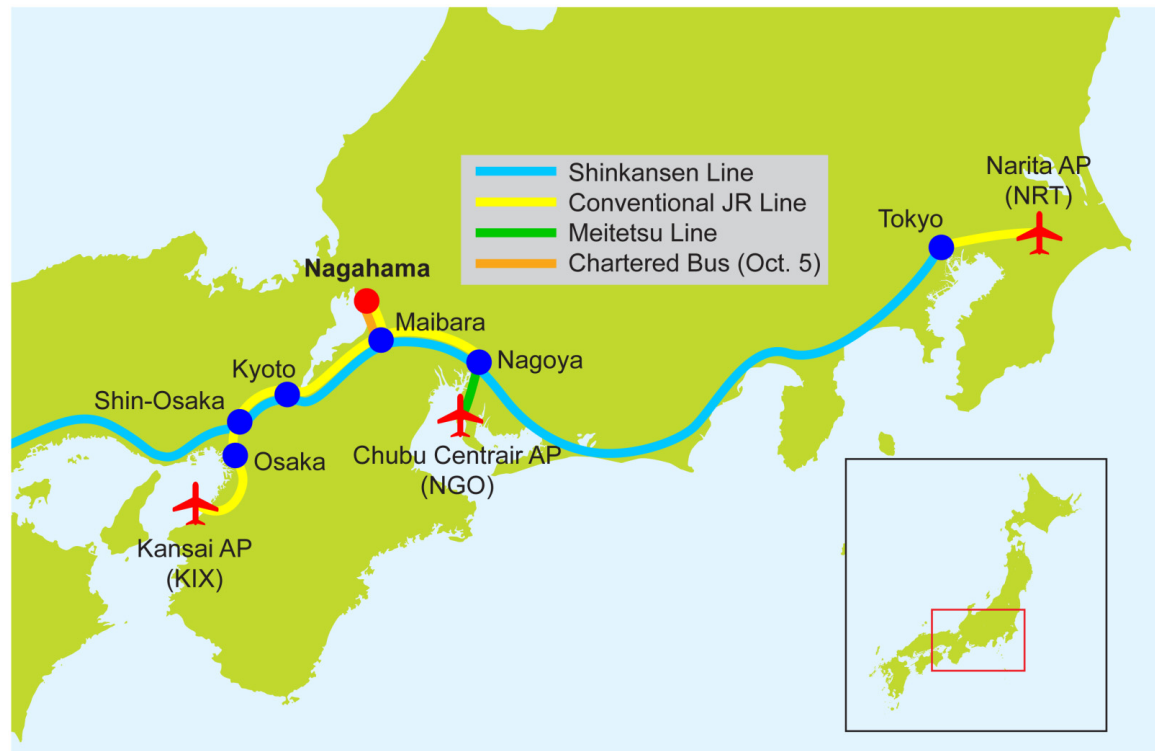

Time Table of Trains for Nagahama

(2014.9.13)

From Narita International Airport by Shikansen & Conventional JR Line (¥15,180)

	Narita Airport	Tokyo	Maibara	Nagahama	Nagahama Royal Hotel
Narita Express No. 18 (For Yokosuka/Ikebukuro)	11:14	12:14			
Shinkansen Hikari No. 513 (For Shin-Osaka)		12:33	14:45		
Special Rapid Service (For Omi-Shiotsu)				15:01 15:10	
Chartered Bus (Only Oct. 5)				15:00	15:20
Narita Express No. 22 (For Yokosuka/Shinjuku)	12:19	13:14			
Shinkansen Hikari No. 515 (For Shin-Osaka)		13:33	15:45		
Special Rapid Service (For Omi-Shiotsu)				16:01 16:10	
Chartered Bus (Only Oct. 5)				16:00	16:20
Narita Express No. 24 (For Ofuna/Ikebukuro)	13:14	14:14			
Shinkansen Hikari No. 517 (For Shin-Osaka)		14:33	16:45		
Special Rapid Service (For Tsuruga)				17:01 17:10	
Chartered Bus (Only Oct. 5)				17:00	17:20
Narita Express No. 28 (For Ikebukuro)	14:18	15:14			
Shinkansen Hikari No. 519 (For Shin-Osaka)		15:33	17:45		
Special Rapid Service (For Tsuruga)				18:01 18:10	

From Kansai International Airport by Shikansen & Conventional JR Line (¥6,680)

	Kansai Airport	Osaka	Shin-Osaka	Kyoto	Maibara	Nagahama	Nagahama Royal Hotel
Ltd. Express Haruka No. 20 (For Kyoto)	13:16	14:05					
Shinkansen Hikari No. 524 (For Tokyo)			14:16	14:52			
Special Rapid Service (For Omi-Shiotsu)						15:01 15:10	
Chartered Bus (Only Oct. 5)						15:00	15:20
Ltd. Express Haruka No. 22 (For Kyoto)	14:16	15:05					
Shinkansen Hikari No. 526 (For Tokyo)			15:16	15:52			
Special Rapid Service (For Omi-Shiotsu)						16:01 16:10	
Chartered Bus (Only Oct. 5)						16:00	16:20
Ltd. Express Haruka No. 24 (For Kyoto)	15:16	16:05					
Shinkansen Hikari No. 528 (For Tokyo)			16:16	16:52			
Special Rapid Service (For Tsuruga)						17:01 17:10	
Chartered Bus (Only Oct. 5)						17:00	17:20
Ltd. Express Haruka No. 26 (For Kyoto)	16:16	17:07					
Shinkansen Hikari No. 530 (For Tokyo)			17:16	17:52			
Special Rapid Service (For Tsuruga)						18:01 18:10	